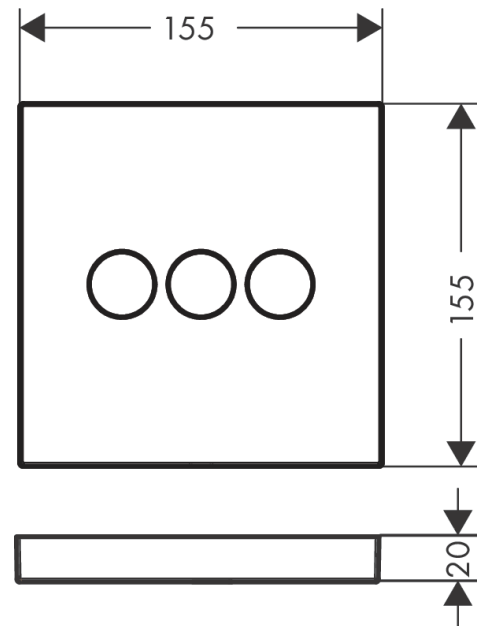

ShowerSelect

Valve for concealed installation for 3 functions

Surfaces: **Brushed Bronze** Article Number: **15764140**

Description

product features

- 3 functions
- simultaneous use of several outlets
- maximum flow rate at 3 bar: 30 l/min
- flow rate upper outlet: 26 l/min
- Flow rate left and right: 29 l/min
- flow rate by simultaneous use of all outlets: 30 l/min
- Start/stop valve to operate the functions
- connection type: basic set
- valve is delivered with buttons Rain large, Rain small and hand shower

Technology

Design awards

reddot winner 2021

Product image

Scale drawing

Flowchart

ShowerSelect
Valve for concealed installation for 3 functions
 Surfaces: **Brushed Bronze** Article Number: **15764140**

Installation examples