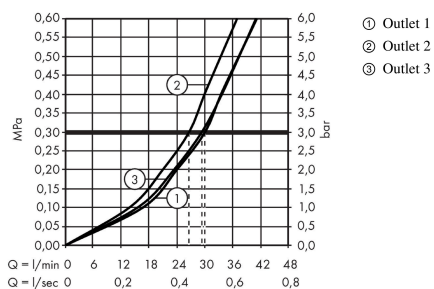

ShowerSelect

Valve for concealed installation for 3 functions

Surfaces: **Brushed Bronze** Article Number: **15764140**

Description

product features

- 3 functions
- simultaneous use of several outlets
- maximum flow rate at 3 bar: 30 l/min
- flow rate upper outlet: 26 l/min
- Flow rate left and right: 29 l/min
- flow rate by simultaneous use of all outlets: 30 l/min
- Start/stop valve to operate the functions
- connection type: basic set
- valve is delivered with buttons Rain large, Rain small and hand shower

Technology

Design awards

reddot winner 2021

Product image

Scale drawing

Flowchart

ShowerSelect
Valve for concealed installation for 3 functions
 Surfaces: **Brushed Bronze** Article Number: **15764140**

Installation examples